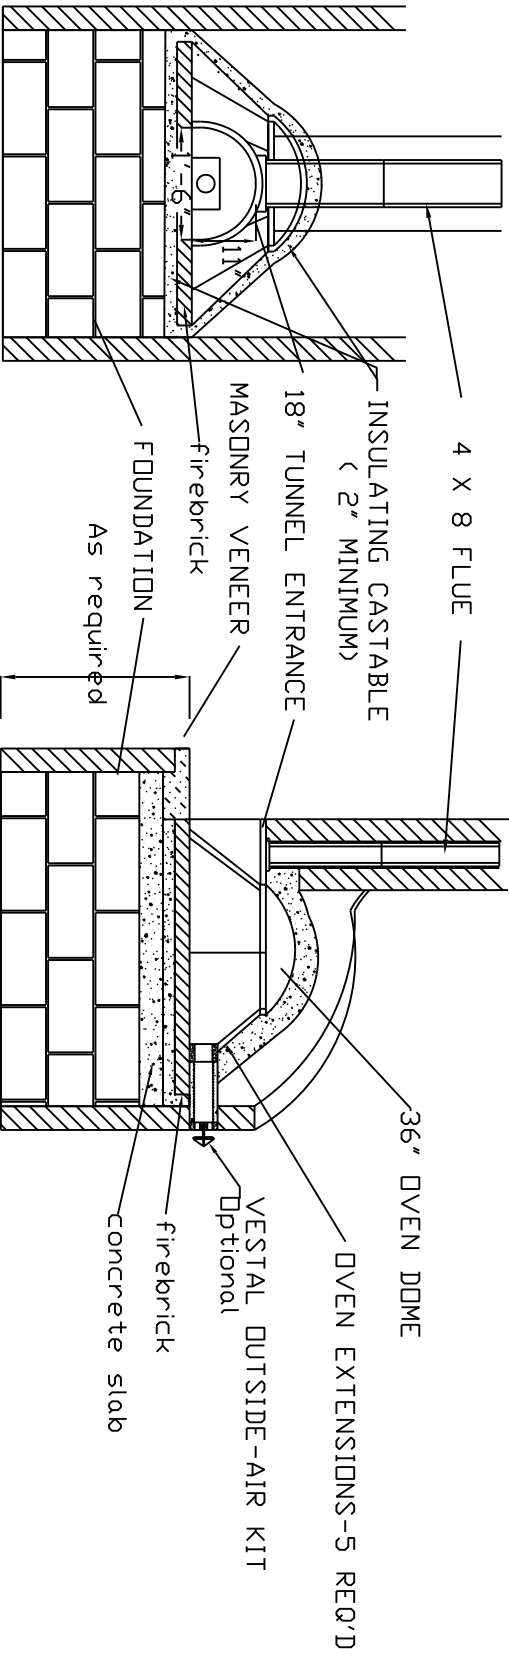

NOTE: OVEN DOOR IS PROVIDED

36" BREAD OVEN