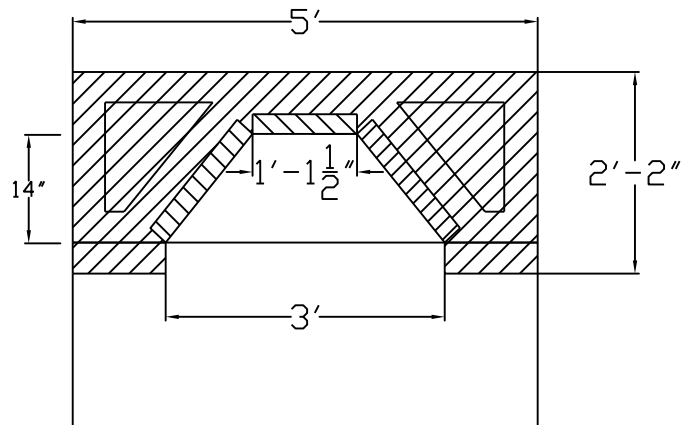

SUPERIOR CLAY CORPORATION

Bill of Materials

- 1-36" Rumford Throat
- 1- small flat damper
- 1- 13x13 smoke chamber
- as needed- 13x13 flues

Note: Provide adequate make up air